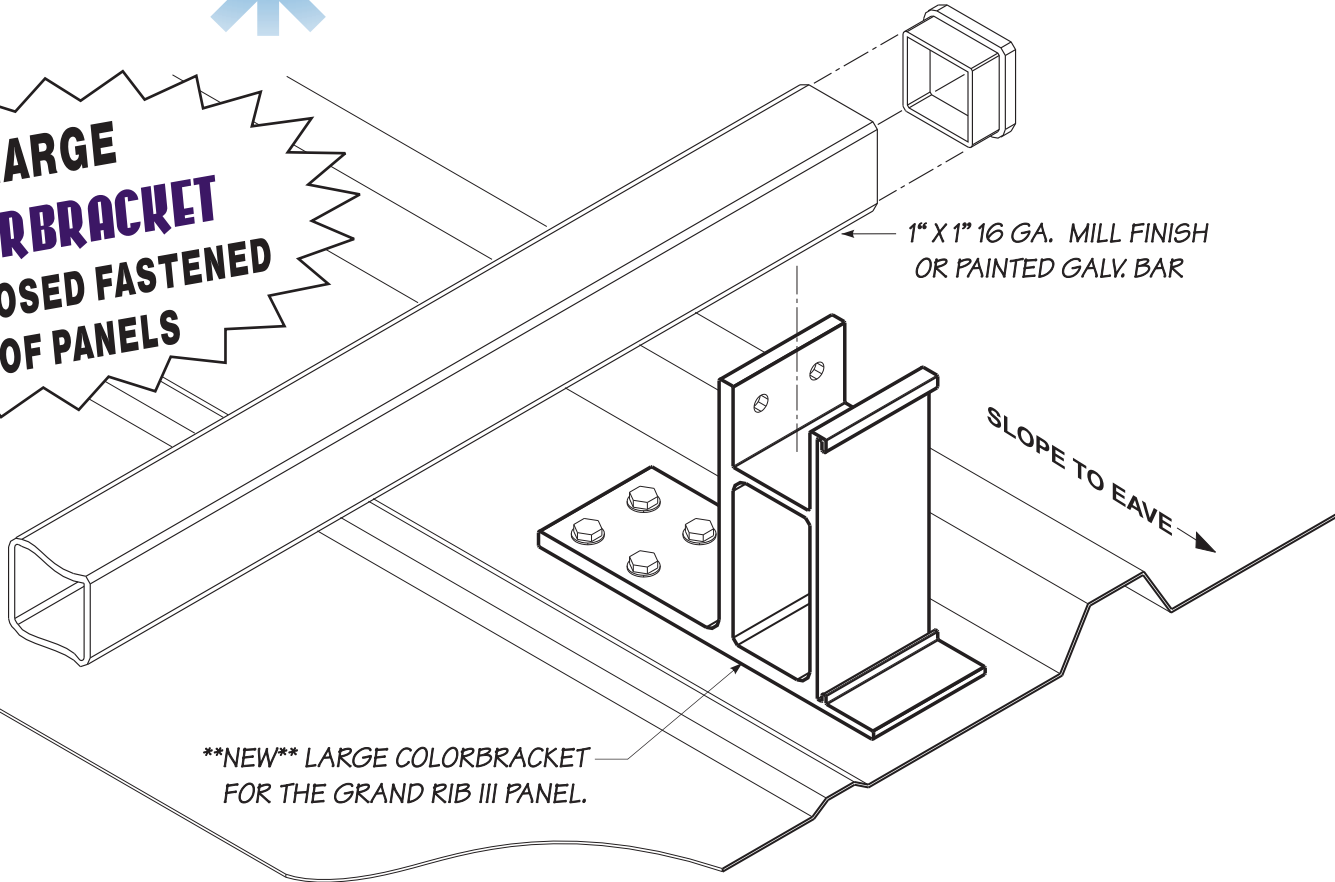

## **THE ULTIMATE IN SNOW RETENTION FOR EXPOSED FASTENED ROOFS JUST GOT BETTER...**

THE **NEW!! COL\*RBACKET** UTILIZES OUR 1" BAR, PAINTED TO MATCH THE ROOF. ALSO OUR BRACKET IS LESS LABOR INTENSIVE BECAUSE IT INSTALLS FASTER THAN OTHER SYSTEMS, USING 4 HEX WASHER HEAD SCREWS.