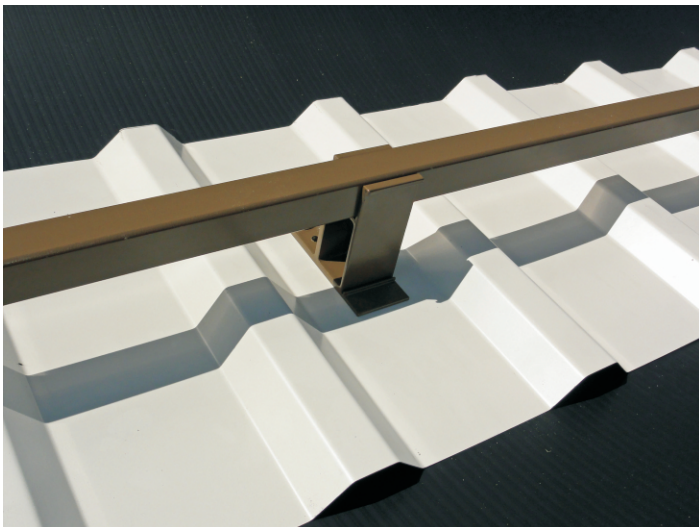

# SNOWBAR™

**LARGE  
COL\*RBACKET  
FOR EXPOSED FASTENED  
ROOF PANELS**

## **THE ULTIMATE IN SNOW RETENTION FOR EXPOSED FASTENED ROOFS JUST GOT BETTER...**

THE **NEW!! COL\*RBACKET** UTILIZES OUR 1" BAR, PAINTED TO MATCH THE ROOF. ALSO OUR BRACKET IS LESS LABOR INTENSIVE BECAUSE IT INSTALLS FASTER THAN OTHER SYSTEMS, USING 4 HEX WASHER HEAD SCREWS.