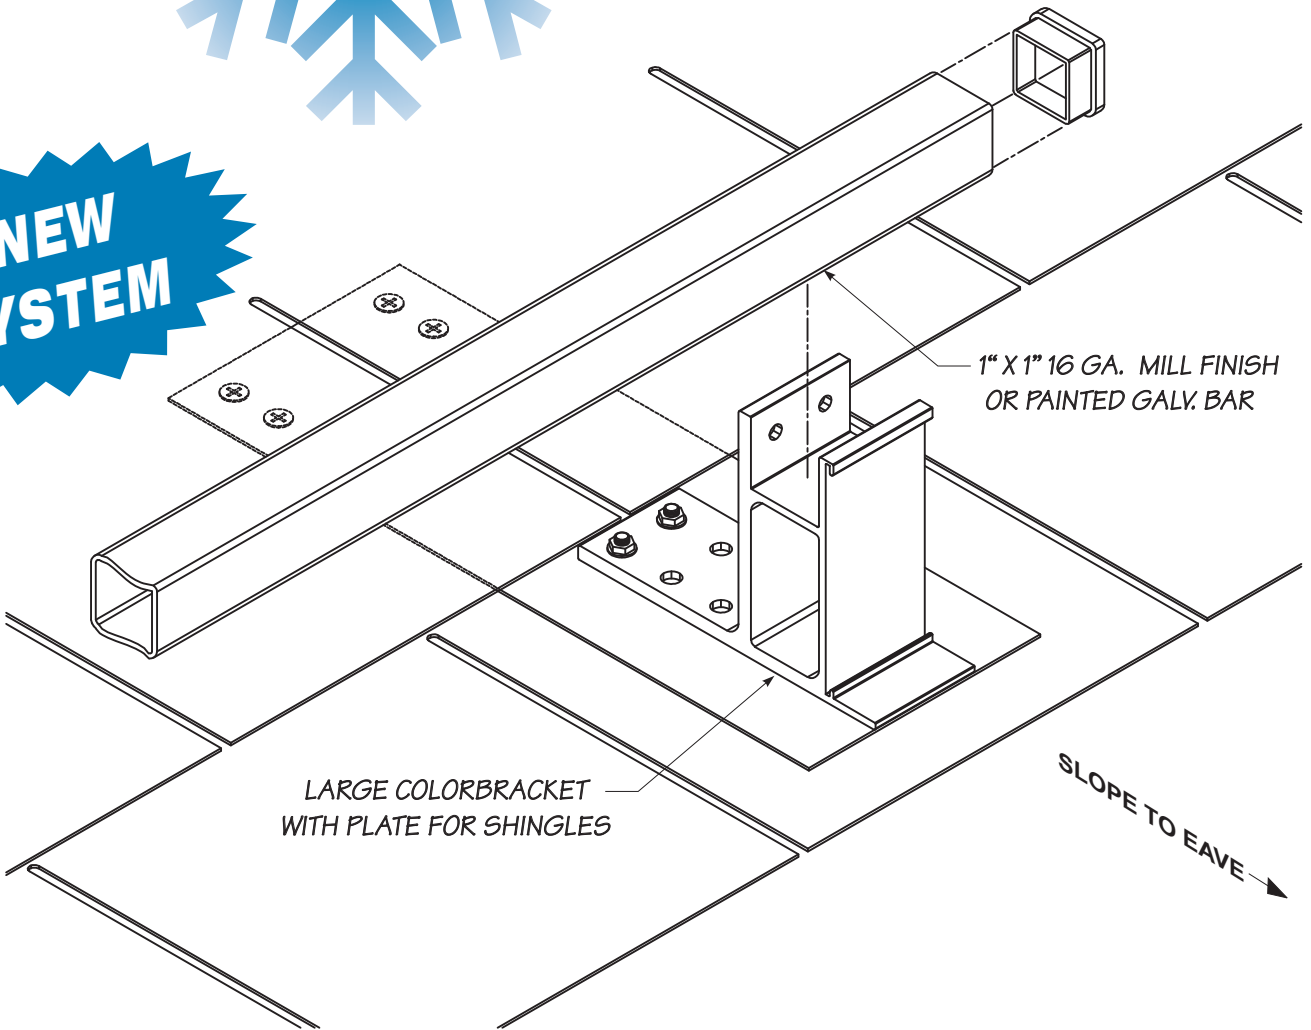

SNOBAR™

**NEW
SYSTEM**

THE ULTIMATE IN SNOW RETENTION NOW AVAILABLE FOR SHINGLES!

- SN❄️BAR™** - LESS LABOR INTENSIVE
- SN❄️BAR™** - EVERY PART PAINTED TO MATCH
- SN❄️BAR™** - CAN USE OUR **COL❄️RBAR** SYSTEM
- SN❄️BAR™** - WORKS WITH MOST TYPES OF SHINGLES
- SN❄️BAR™** - UTILIZES OUR PROVEN LARGE COLORBRACKET
- SN❄️BAR™** - FOR NEW CONSTRUCTION OR CAN BE RETROFITTED WITH EXISTING