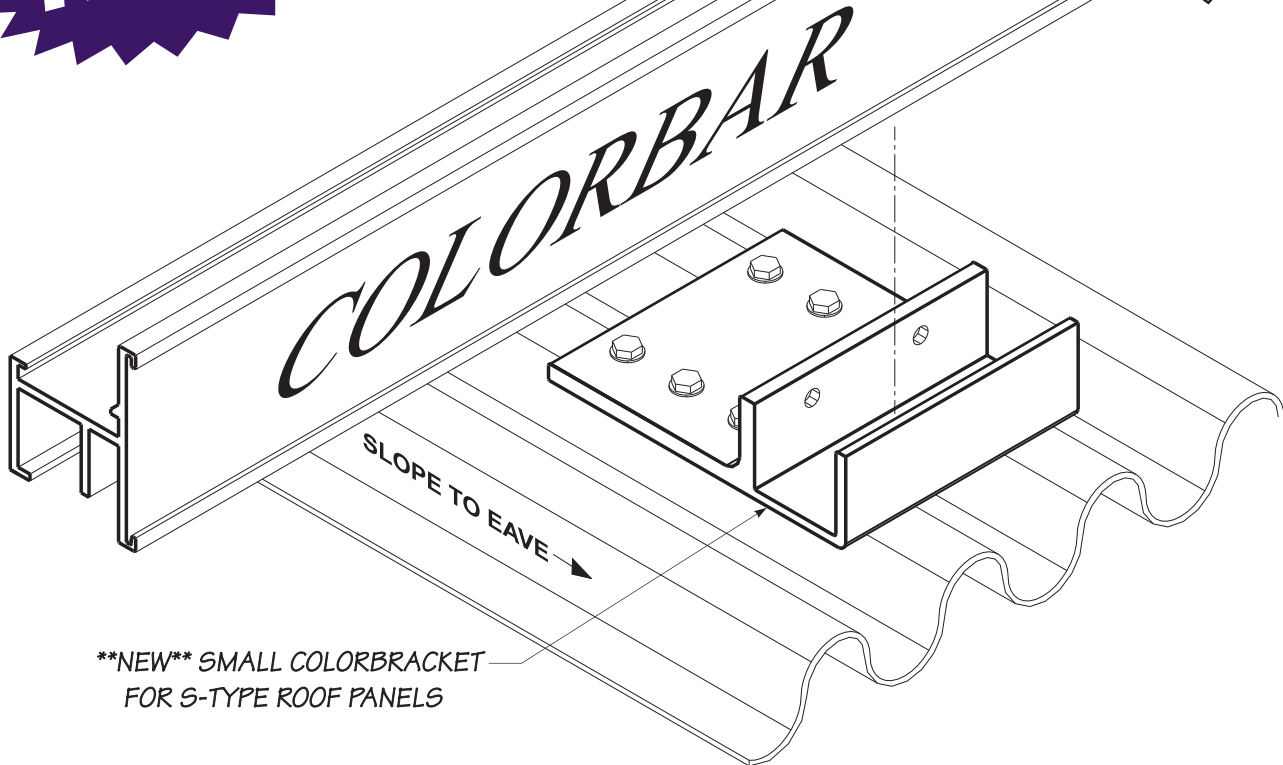

COLORBAR

NEW

COLORBAR WITH A
2" COLOR METAL STRIP

**SMALL
COLORBRACKET
FOR CORRUGATED ROOFS**

****NEW**** SMALL COLORBRACKET
FOR S-TYPE ROOF PANELS

**THE ULTIMATE IN SNOW RETENTION
FOR CORRUGATED ROOFS JUST GOT BETTER...**

- SN❄️BAR™** - **NEW!! COLORBRACKET** UTILIZES THE **COLORBAR**
- SN❄️BAR™** - SMALL BRACKET WORKS WITH S-TYPE METAL PANELS
- SN❄️BAR™** - CAN BE PAINTED TO MATCH ROOF USING OUR 1" BAR
- SN❄️BAR™** - LESS LABOR INTENSIVE, INSTALLS FAST AND EASY
- SN❄️BAR™** - INQUIRE ABOUT USING THIS ON OTHER ROOF SYSTEMS