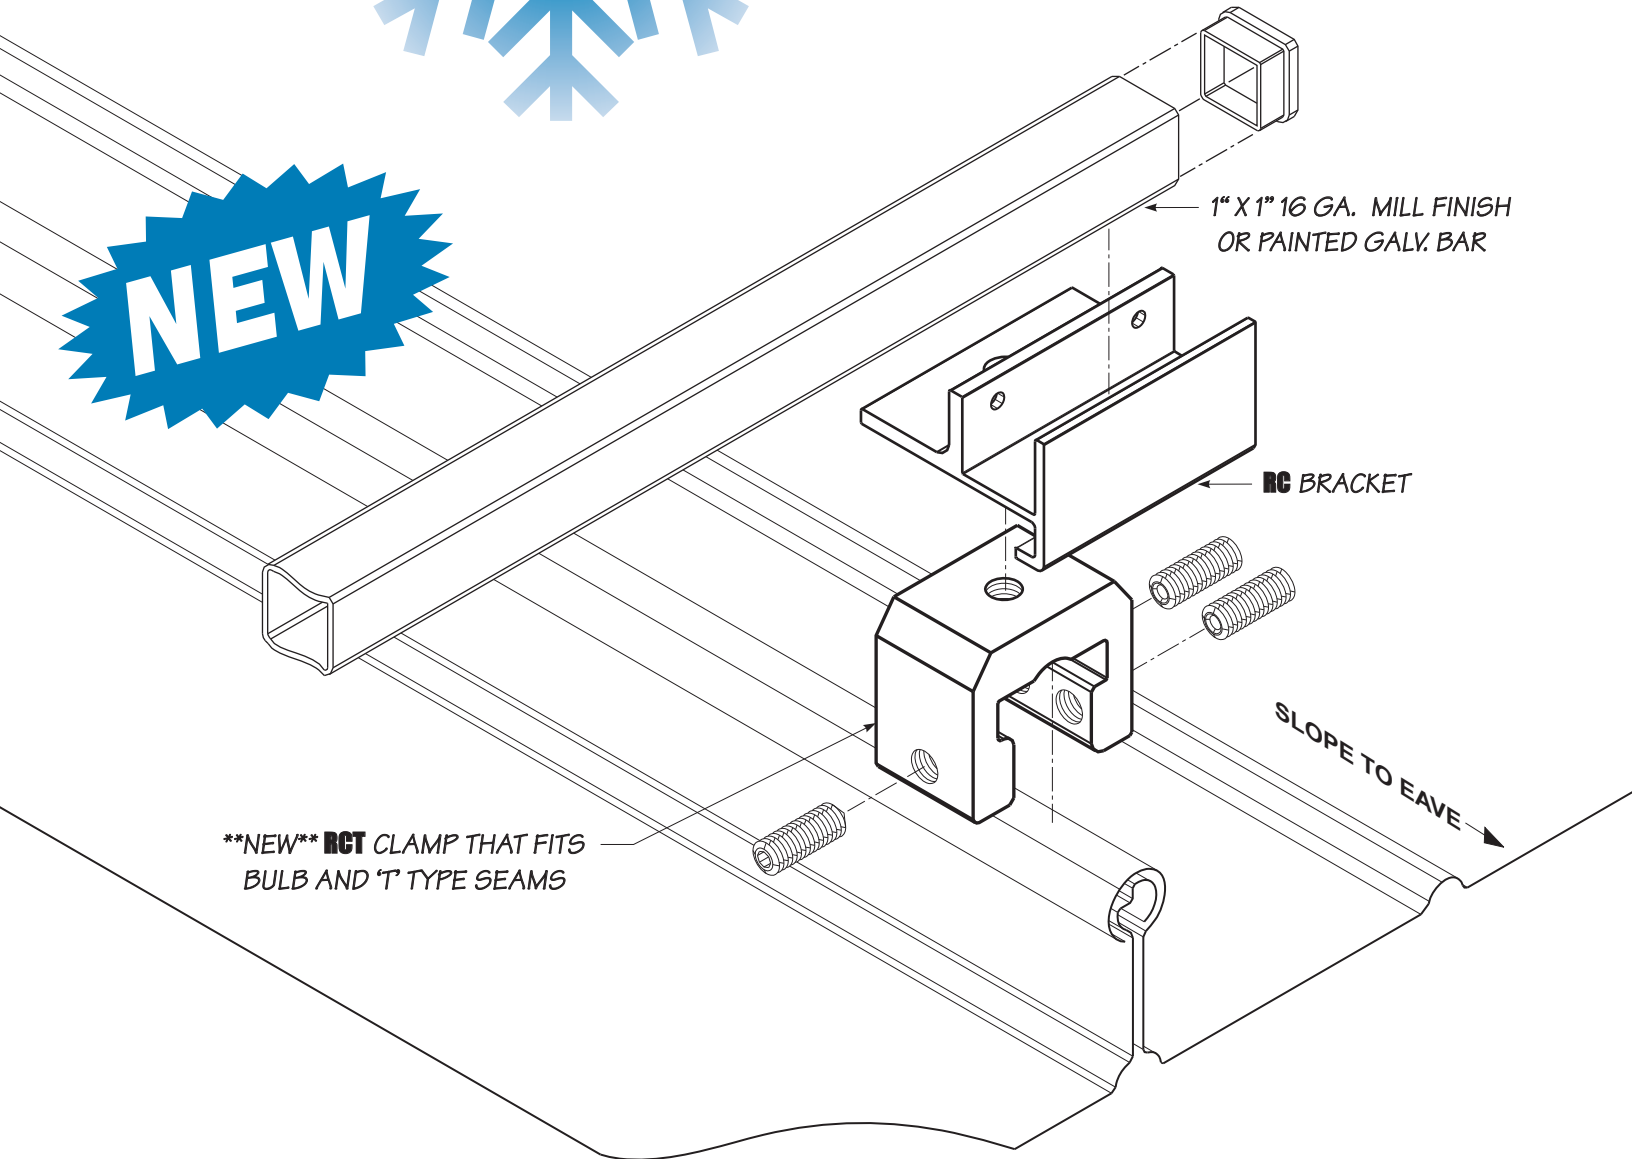

COLORBAR

**WE OFFER
COLOR STRIPS TO
MATCH THE ROOF**

****NEW**** COLORBAR
WITH 2" COLOR METAL STRIP

NEW

COLORBAR

RC BRACKET

****NEW**** RCT CLAMP THAT FITS
BULB AND 'T' TYPE SEAMS

SLOPE TO EAVE →

U.S. PATENT
D629,679

THE ULTIMATE IN SNOW RETENTION NOW WORKS ON BULB AND 'T' TYPE STANDING SEAMS

SN❄️BAR™ - NEW **RCT** CLAMP AND **RC** BRACKET FITS MORE SEAMS

SN❄️BAR™ - NEW!! **COL❄️RBAR** USING A 2" COLOR METAL STRIP

SN❄️BAR™ - LESS LABOR INTENSIVE USING A ONE PIECE CLAMP

SN❄️BAR™ - ICE STOPPER HELPS CONTROL SLIDING SNOW & ICE

CALL (800) 711-9724 TODAY!

Or VISIT WWW.SNOBAR.COM

SNOWBAR™

NEW

THE ULTIMATE IN SNOW RETENTION NOW WORKS ON BULB AND 'T' TYPE STANDING SEAMS

- SNOWBAR™** - NEW **RCT** CLAMP AND **RC** BRACKET FITS MORE SEAMS
- SNOWBAR™** - CAN BE PAINTED TO MATCH ROOF OR USE **COLORBAR**
- SNOWBAR™** - LESS LABOR INTENSIVE USING A ONE PIECE CLAMP
- SNOWBAR™** - ICE STOPPER HELPS CONTROL SLIDING SNOW & ICE